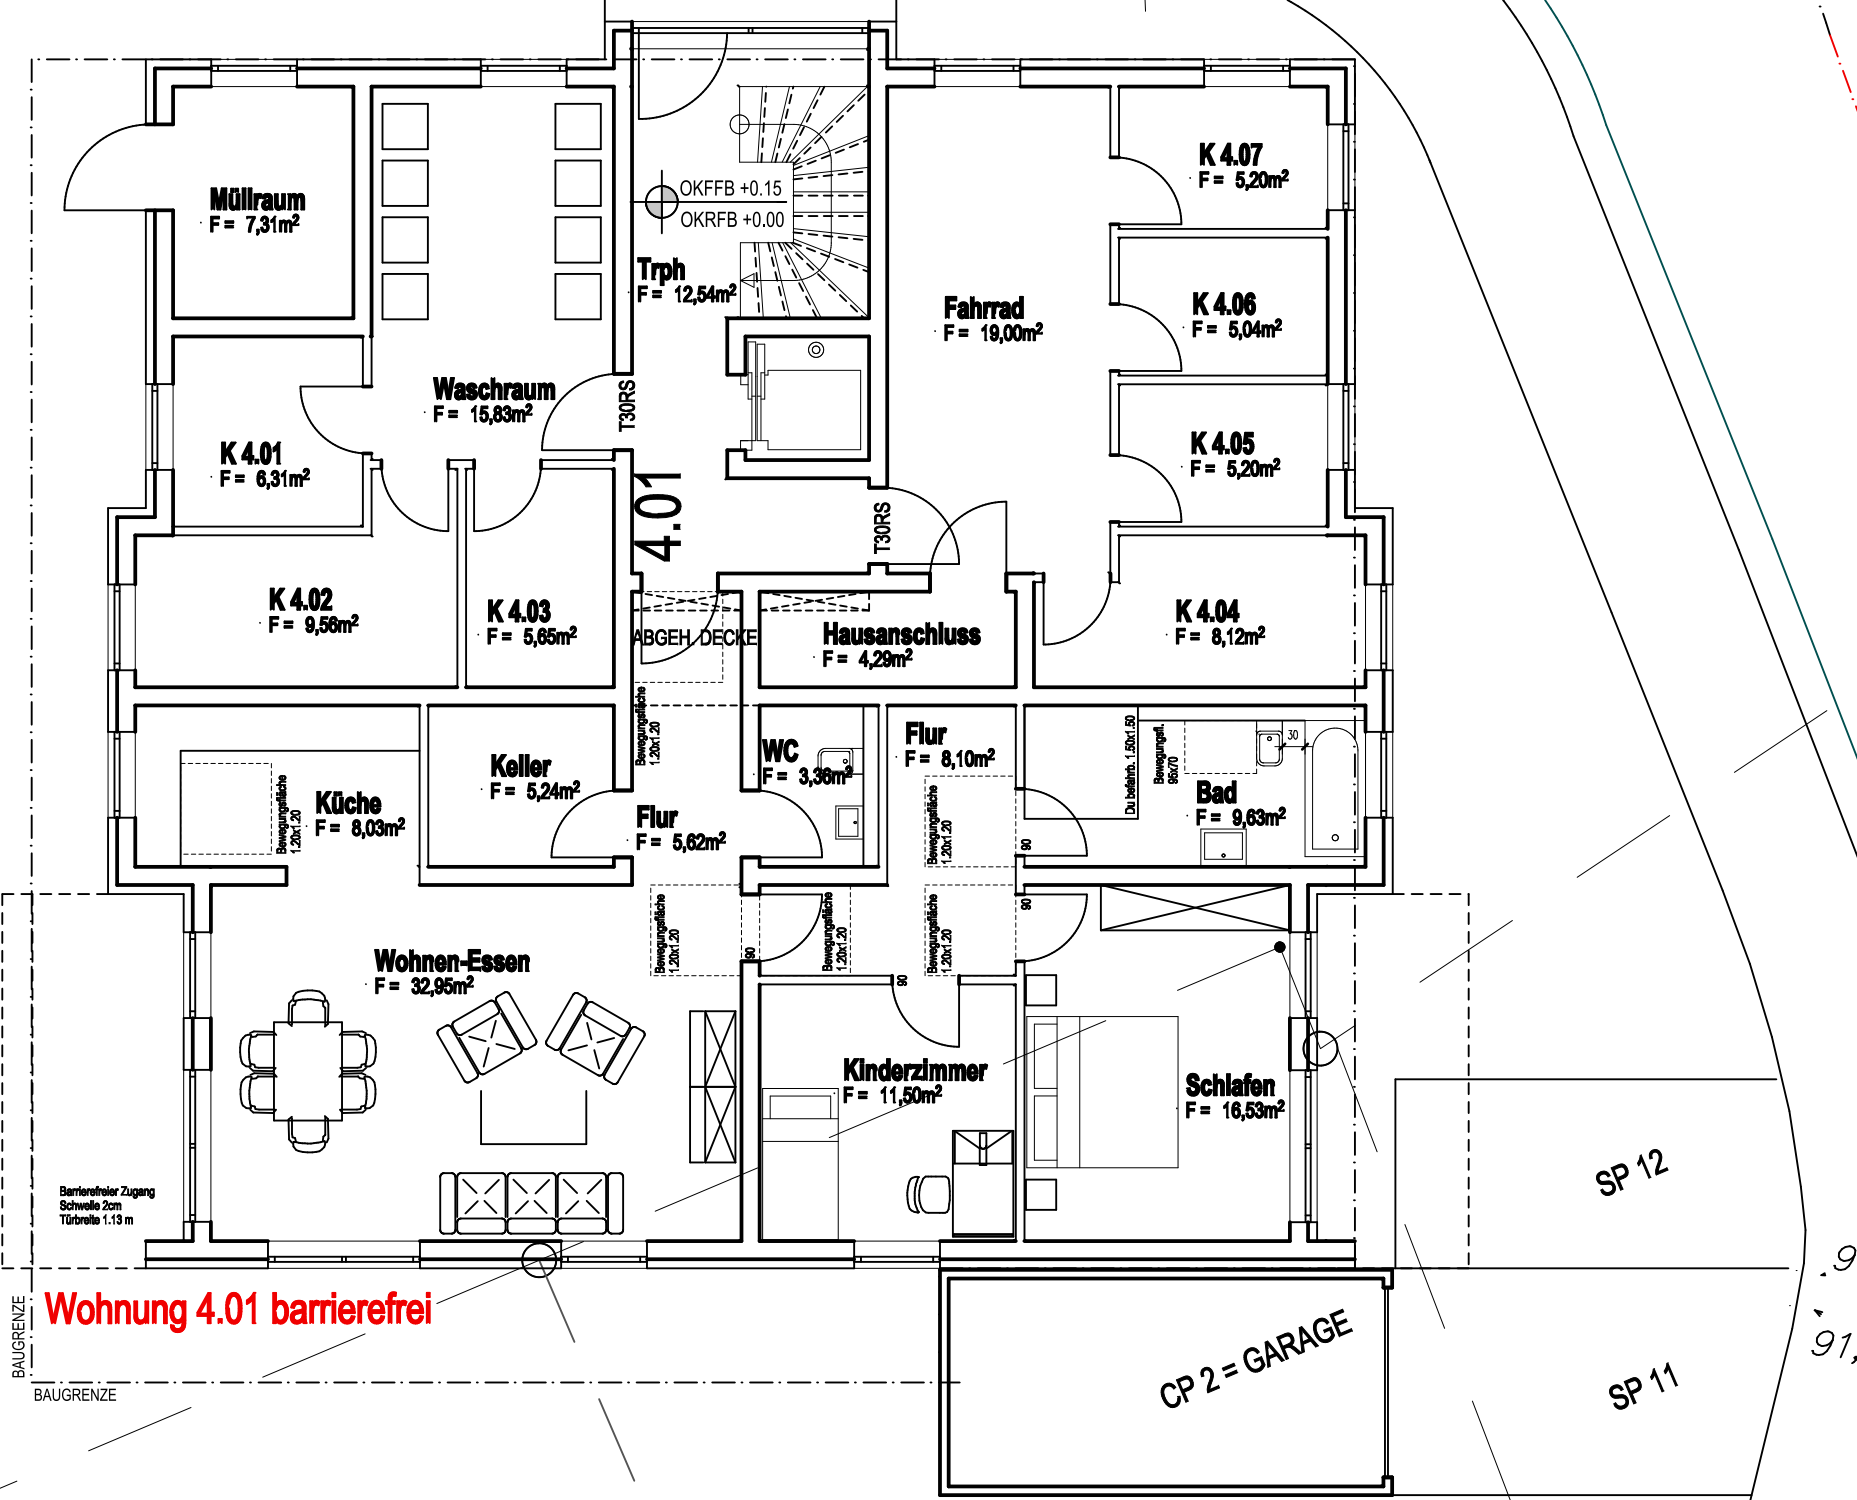

ARIONE

5
55

55
55

55
55

Eltern
F = 19,91m²

OKFFB +8.625
OKRFB +8.475

Büro
F = 4,21m²

Eltern
F = 13,89m²

Bad
F = 9,31m²

Bad
F = 9,75m²

4.06

4.07

Kinderzimmer
F = 11,35m²

Kinderzimmer
F = 10,57m²

WC
F = 3,07m²

WC
F = 3,11m²

Flur
F = 10,65m²

Flur
F = 10,48m²

Abst
F = 2,48m²

Abst
F = 2,44m²

Küche
F = 10,57m²

Küche
F = 9,08m²

55

55

Balkon
F = 9,72m²

Wohnen-Essen
F = 33,05m²

Wohnen-Essen
F = 33,03m²

Balkon
F = 9,72m²