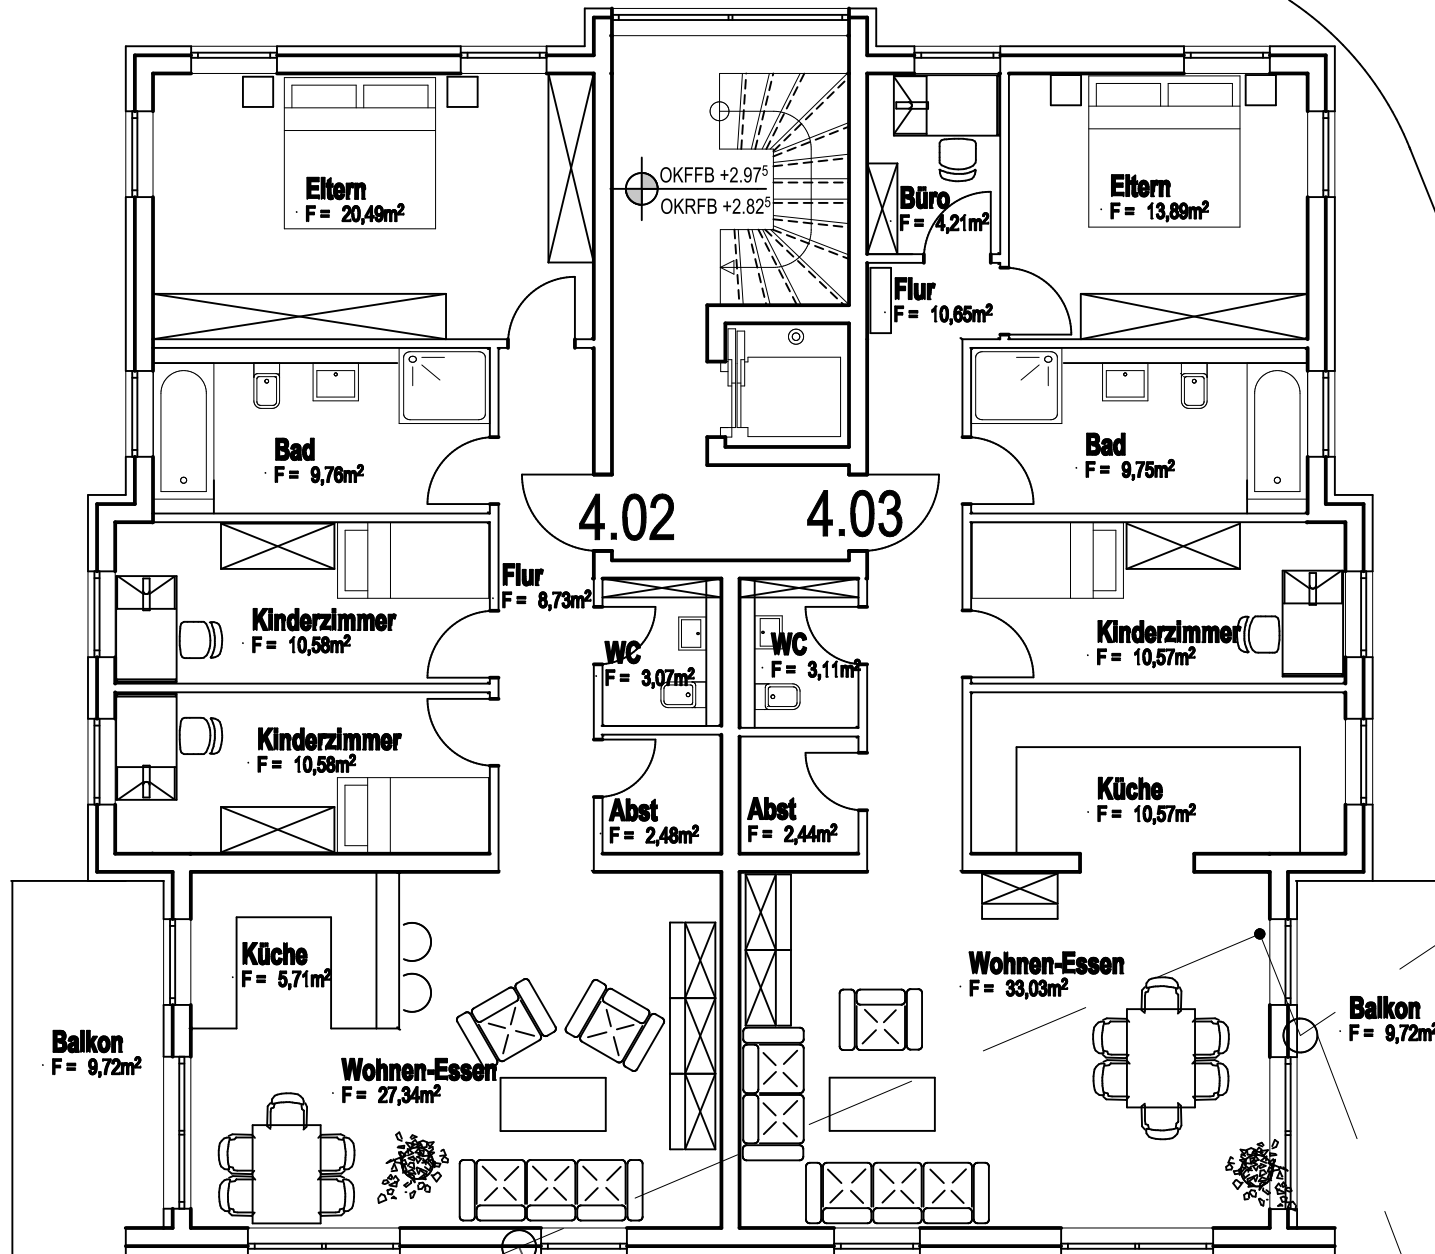

ARIONE

5
55

55
55

55
55

Eltern
F = 19,91m²

OKFFB +8.625
OKRFB +8.475

Büro
F = 4,21m²

Eltern
F = 13,89m²

Bad
F = 9,31m²

Bad
F = 9,75m²

4.06

4.07

Kinderzimmer
F = 11,35m²

Kinderzimmer
F = 10,57m²

WC
F = 3,07m²

WC
F = 3,11m²

Flur
F = 10,65m²

Flur
F = 10,48m²

Abst
F = 2,48m²

Abst
F = 2,44m²

Küche
F = 10,57m²

Küche
F = 9,08m²

55

55

Balkon
F = 9,72m²

Wohnen-Essen
F = 33,05m²

Wohnen-Essen
F = 33,03m²

Balkon
F = 9,72m²