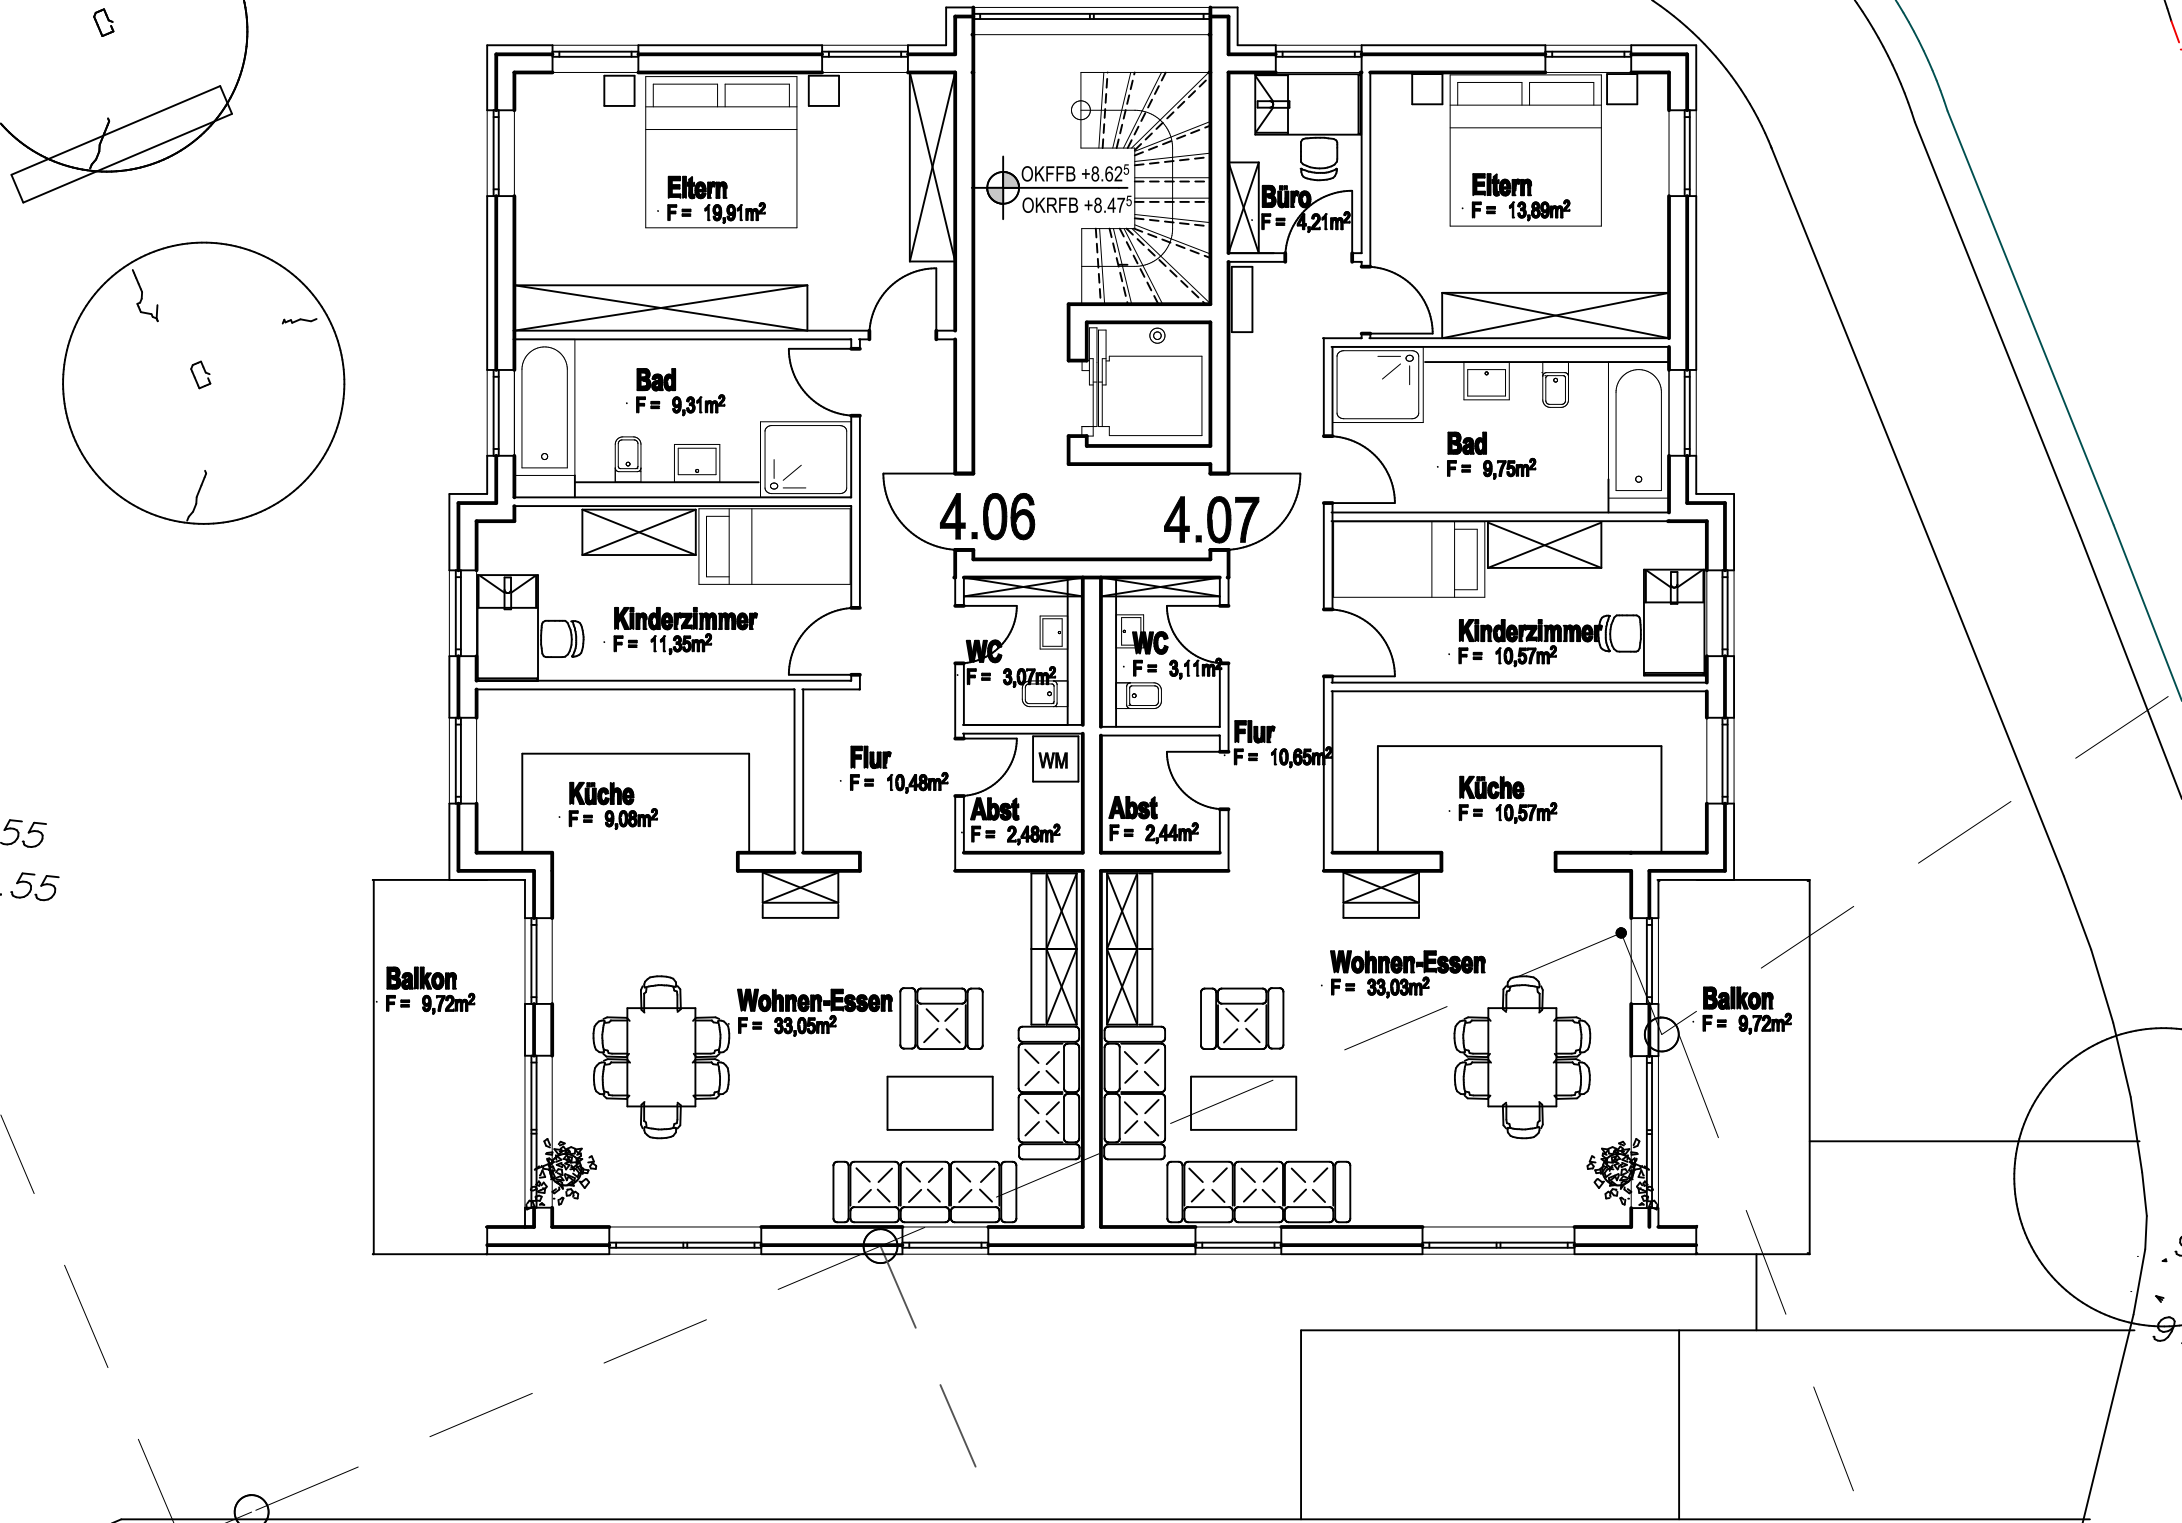

ARIONE

5
55

55
55

55
55

Eltern
F = 19,91m²

OKFFB +8.625
OKRFB +8.475

Büro
F = 4,21m²

Eltern
F = 13,89m²

Bad
F = 9,31m²

Bad
F = 9,75m²

4.06

4.07

Kinderzimmer
F = 11,35m²

Kinderzimmer
F = 10,57m²

WC
F = 3,07m²

WC
F = 3,11m²

Flur
F = 10,65m²

Flur
F = 10,48m²

Abst
F = 2,48m²

Abst
F = 2,44m²

Küche
F = 10,57m²

Küche
F = 9,08m²

55

55

Balkon
F = 9,72m²

Wohnen-Essen
F = 33,05m²

Wohnen-Essen
F = 33,03m²

Balkon
F = 9,72m²