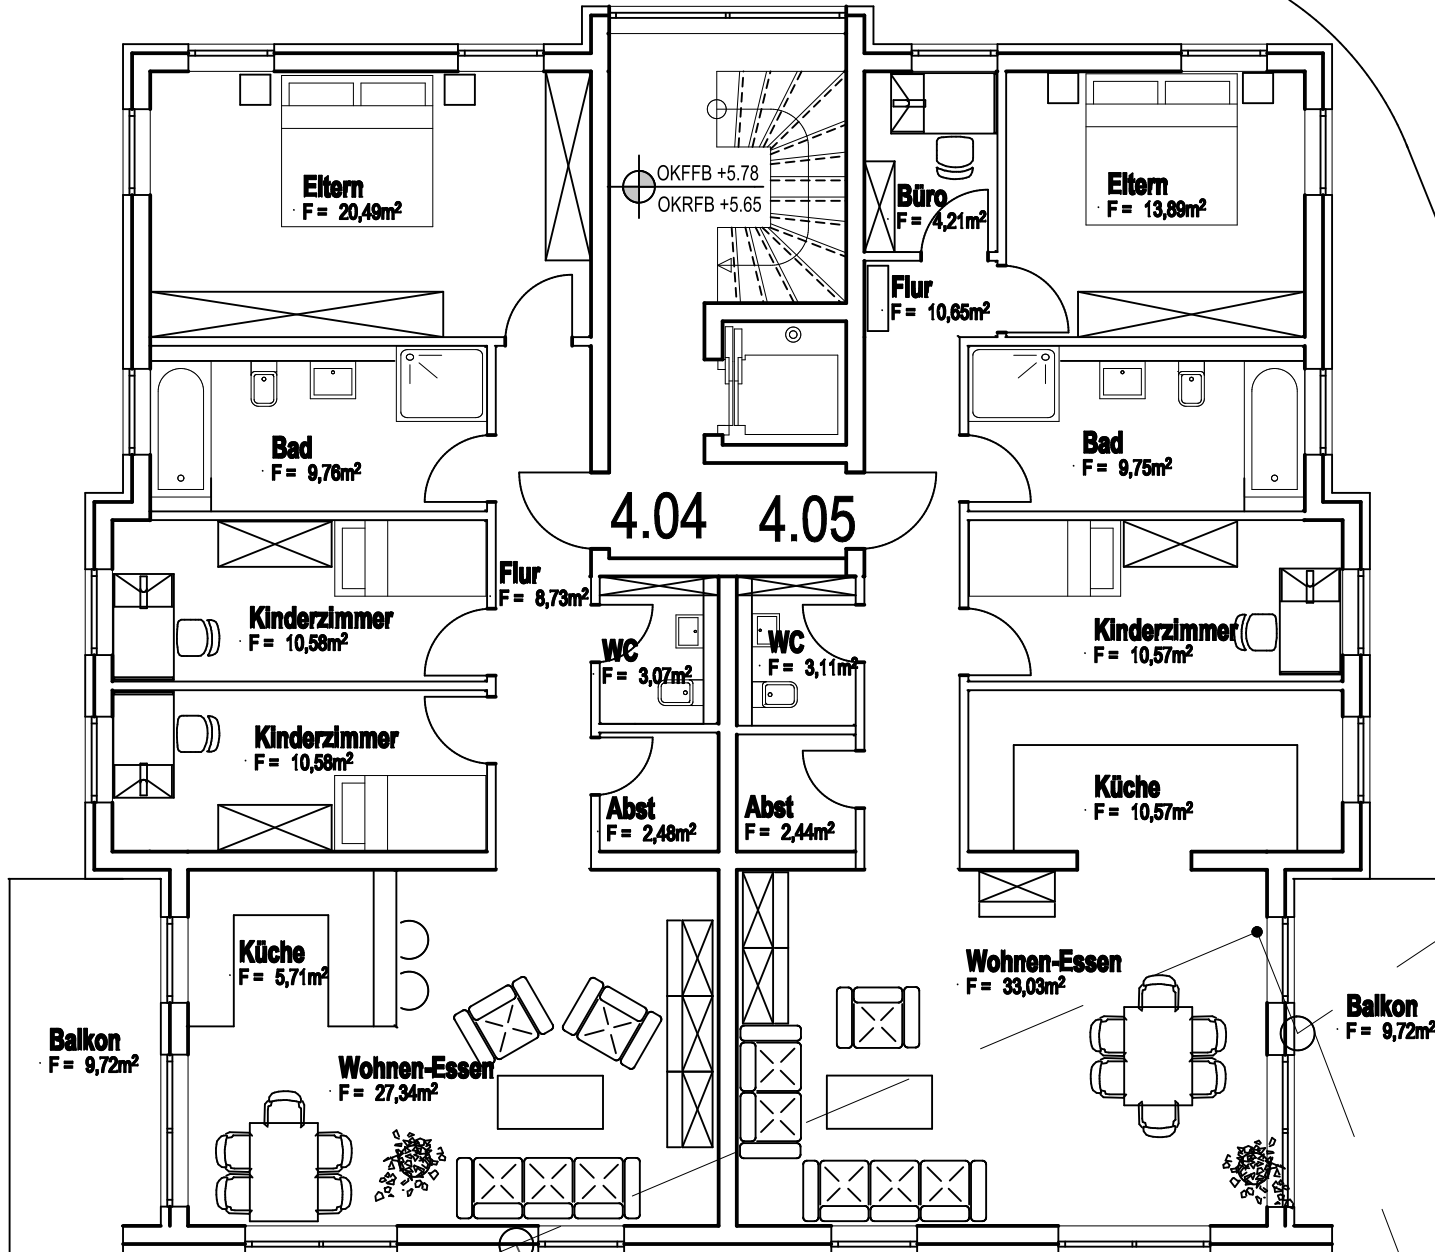

ARIONE

5
55

55
55

55
55

Eltern
F = 19,91m²

OKFFB +8.625
OKRFB +8.475

Büro
F = 4,21m²

Eltern
F = 13,89m²

Bad
F = 9,31m²

Bad
F = 9,75m²

4.06

4.07

Kinderzimmer
F = 11,35m²

Kinderzimmer
F = 10,57m²

WC
F = 3,07m²

WC
F = 3,11m²

Flur
F = 10,65m²

Flur
F = 10,48m²

Abst
F = 2,48m²

Abst
F = 2,44m²

Küche
F = 10,57m²

Küche
F = 9,08m²

55

55

Balkon
F = 9,72m²

Wohnen-Essen
F = 33,05m²

Wohnen-Essen
F = 33,03m²

Balkon
F = 9,72m²